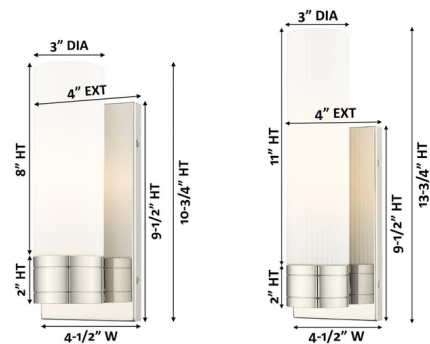

Lightology

lightology.com
866-954-4489
04-25-26

Project: _____

Company: _____

Location: _____ Fixture Type: _____

SPEC #: **INV1402889**

Approved On: _____ Approved By: _____

Boreas Wall Sconce By Innovations Lighting

Description

Looking for the sleek style of the Ballston but the ability to add a little flair? The Boreas Wall Sconce can be fitted with any of the glass or metal shades from the Franklin collection to create a custom fixture that fits your needs.

Shown in black antique brass / white

Specifications

| | |
|-------------------|-----------------------------------|
| COLOR | White |
| BODY FINISH | Black Antique Brass |
| WATTAGE | 17W |
| DIMMER | Standard 120V |
| DIMENSIONS | 4.5"W x 10.75"H x 4"D |
| BULB NOT INCLUDED | 1 x T10/Medium (E26)/17W/120V LED |
| COUNTRY OF ORIGIN | China |