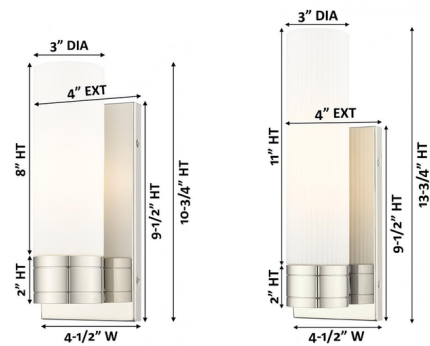

Lightology

lightology.com
866-954-4489
07-04-26

Project: _____
 Company: _____
 Location: _____ Fixture Type: _____
 SPEC #: **INV1402889**
 Approved On: _____ Approved By: _____

Boreas Wall Sconce By Innovations Lighting

Description

Looking for the sleek style of the Ballston but the ability to add a little flair? The Boreas Wall Sconce can be fitted with any of the glass or metal shades from the Franklin collection to create a custom fixture that fits your needs.

Shown in black antique brass / white

Specifications

COLOR	White
BODY FINISH	Black Antique Brass
WATTAGE	17W
DIMMER	Standard 120V
DIMENSIONS	4.5"W x 10.75"H x 4"D
BULB NOT INCLUDED	1 x T10/Medium (E26)/17W/120V LED
COUNTRY OF ORIGIN	China