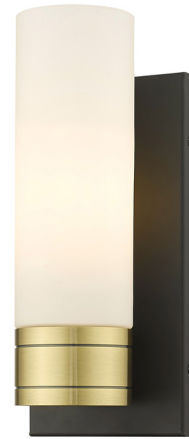

Lightology

lightology.com
866-954-4489
07-04-26

Project: _____
 Company: _____
 Location: _____ Fixture Type: _____
 SPEC #: **INV1402889**
 Approved On: _____ Approved By: _____

Boreas Wall Sconce By Innovations Lighting

Description

Looking for the sleek style of the Ballston but the ability to add a little flair? The Boreas Wall Sconce can be fitted with any of the glass or metal shades from the Franklin collection to create a custom fixture that fits your needs.

Shown in black antique brass / white

Specifications

COLOR	White
BODY FINISH	Black Antique Brass
WATTAGE	17W
DIMMER	Standard 120V
DIMENSIONS	4.5"W x 10.75"H x 4"D
BULB NOT INCLUDED	1 x T10/Medium (E26)/17W/120V LED
COUNTRY OF ORIGIN	China