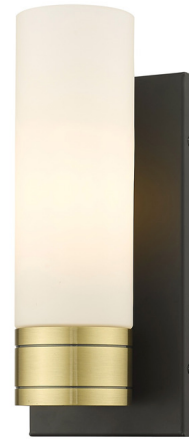

Lightology

lightology.com
866-954-4489
04-25-26

Project: _____

Company: _____

Location: _____ Fixture Type: _____

SPEC #: **INV1402889**

Approved On: _____ Approved By: _____

Boreas Wall Sconce By Innovations Lighting

Description

Looking for the sleek style of the Ballston but the ability to add a little flair? The Boreas Wall Sconce can be fitted with any of the glass or metal shades from the Franklin collection to create a custom fixture that fits your needs.

Shown in black antique brass / white

Specifications

| | |
|-------------------|-----------------------------------|
| COLOR | White |
| BODY FINISH | Black Antique Brass |
| WATTAGE | 17W |
| DIMMER | Standard 120V |
| DIMENSIONS | 4.5"W x 10.75"H x 4"D |
| BULB NOT INCLUDED | 1 x T10/Medium (E26)/17W/120V LED |
| COUNTRY OF ORIGIN | China |