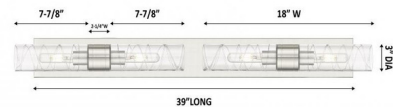

Lightology

lightology.com
866-954-4489
04-25-26

Project: _____

Company: _____

Location: _____ Fixture Type: _____

SPEC #: **INV1402966**

Approved On: _____ Approved By: _____

Boreas Bathroom Vanity Light

By Innovations Lighting

Description

Looking for the sleek style of the Ballston but the ability to add a little flair? The Boreas Bathroom Vanity Light can be fitted with any of the glass or metal shades from the Franklin collection to create a custom fixture that fits your needs. Can be adjusted vertically or horizontally.

Specifications

COLOR . . . . . N/A
BODY FINISH . . . . . Matte Black / Clear
WATTAGE 68W
DIMMER . . . . . Standard 120V
DIMENSIONS . . . . . 52"W x 4.5"H x 4"D
BULB NOT INCLUDED . . . . . 4 x T9/Medium (E26)/17W/120V LED
COUNTRY OF ORIGIN . . . . . China

Notes:

Shown in matte black / clear

CLICK TO VIEW PRODUCT