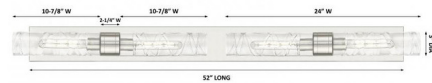

### Description

Looking for the sleek style of the Ballston but the ability to add a little flair? The Boreas Bathroom Vanity Light can be fitted with any of the glass or metal shades from the Franklin collection to create a custom fixture that fits your needs. Can be adjusted vertically or horizontally.

### Specifications

COLOR	N/A
BODY FINISH	Matte Black / Clear
WATTAGE	68W
DIMMER	Standard 120V
DIMENSIONS	52"W x 4.5"H x 4"D
BULB NOT INCLUDED	4 x T9/Medium (E26)/17W/120V LED
COUNTRY OF ORIGIN	China

Notes: