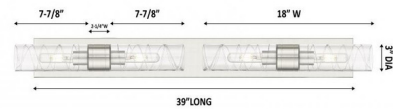

Lightology

lightology.com
866-954-4489
07-07-26

Project: _____

Company: _____

Location: _____ Fixture Type: _____

SPEC #: **INV1402966**

Approved On: _____ Approved By: _____

Boreas Bathroom Vanity Light By Innovations Lighting

Description

Looking for the sleek style of the Ballston but the ability to add a little flair? The Boreas Bathroom Vanity Light can be fitted with any of the glass or metal shades from the Franklin collection to create a custom fixture that fits your needs. Can be adjusted vertically or horizontally.

Specifications

COLOR	N/A
BODY FINISH	Matte Black / Clear
WATTAGE	68W
DIMMER	Standard 120V
DIMENSIONS	52"W x 4.5"H x 4"D
BULB NOT INCLUDED	4 x T9/Medium (E26)/17W/120V LED
COUNTRY OF ORIGIN	China

Notes:

Shown in matte black / clear

CLICK TO VIEW PRODUCT