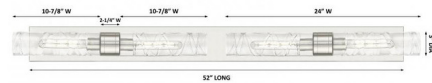

Lightology

lightology.com
866-954-4489
04-25-26

Project: _____

Company: _____

Location: _____ Fixture Type: _____

SPEC #: **INV1402966**

Approved On: _____ Approved By: _____

Boreas Bathroom Vanity Light

By Innovations Lighting

Description

Looking for the sleek style of the Ballston but the ability to add a little flair? The Boreas Bathroom Vanity Light can be fitted with any of the glass or metal shades from the Franklin collection to create a custom fixture that fits your needs. Can be adjusted vertically or horizontally.

Specifications

COLOR . . . . . N/A
BODY FINISH . . . . . Matte Black / Clear
WATTAGE 68W
DIMMER . . . . . Standard 120V
DIMENSIONS . . . . . 52"W x 4.5"H x 4"D
BULB NOT INCLUDED . . . . . 4 x T9/Medium (E26)/17W/120V LED
COUNTRY OF ORIGIN . . . . . China

Notes:

Shown in matte black / clear

CLICK TO VIEW PRODUCT