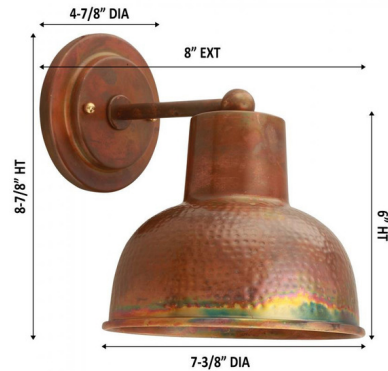

## Charita Wall Sconce By Innovations Lighting

### Description

Whether you're looking for a more industrial look or a bit of international style, the Charita Wall Sconce fits the bill. Crafted out of hand-hammered steel, this collection features patinated pieces of art that are sure to be the highlight of any decor.

### Specifications

COLOR	N/A
BODY FINISH	Burnt Copper
WATTAGE	17W
DIMMER	Standard 120V
DIMENSIONS	7.38"W x 8.88"H x 8"D
BULB NOT INCLUDED	1 x G25/Medium (E26)/17W/120V LED
COUNTRY OF ORIGIN	India

CLICK TO VIEW PRODUCT