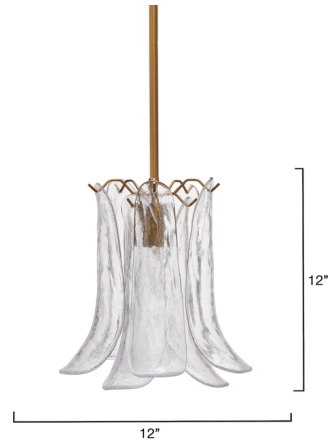

By Jamie Young Company

Description

Inspired by blooming fields of lilies, the Cala Pendant showcase beautiful petals with a vintage vibe. The glass is artisan crafted with a touch of metal, allowing the pieces to hang from delicate antique brass hooks.

Specifications

COLOR Clear Glass
BODY FINISH Brass
WATTAGE 9W
DIMMER Standard 120V
DIMENSIONS 12"W x 12"H
BULB NOT INCLUDED 1 x A19/Medium (E26)/9W/120V LED
COUNTRY OF ORIGIN China

Technical Information

PRODUCT DIMENSIONS Down Rod: (2) 15.75", (1) 7.75"

Shown in brass / clear glass

CLICK TO VIEW PRODUCT

Notes: