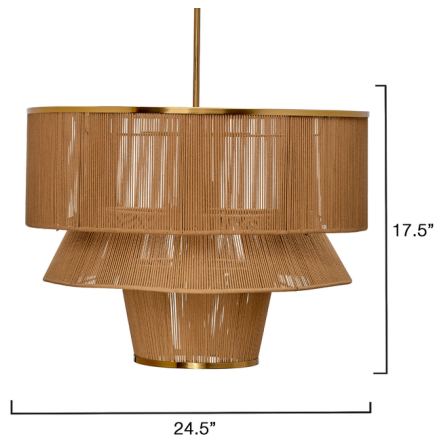

By Jamie Young Company

Description

Fusing mod style with coastal design, the Dimension Chandelier playfully reimagines a classic drum pendant. Each of the three tiers are handcrafted from natural cotton rope, creating soft, organic depth and visual interest. The top and bottom edges are finished with warm metal, while the inner rims are hand-edged with a cotton trim.

Specifications

COLOR Natural
BODY FINISH Brass
WATTAGE 9W
DIMMER Standard 120V
DIMENSIONS 24.5"W x 17.5"H
BULB NOT INCLUDED 1 x A19/Medium (E26)/9W/120V LED
COUNTRY OF ORIGIN China

Technical Information

PRODUCT DIMENSIONS Down Rod: (3) 12", (4) 6"

Notes:

Shown in brass / natural

CLICK TO VIEW PRODUCT