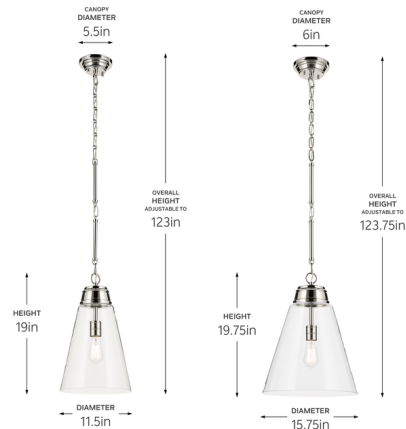

CLICK TO VIEW PRODUCT

Notes: