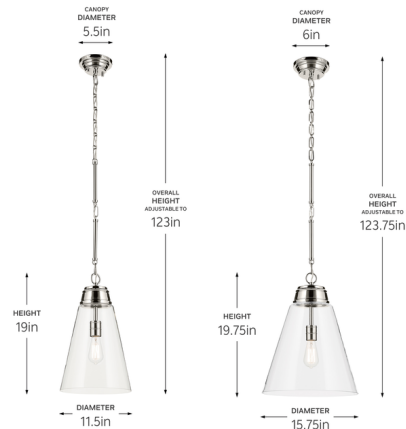

## Marsailli Pendant

By Kichler

### Description

Versatile and luxurious, the Marsailli Pendant is the perfect statement piece for a kitchen or dining room. The unique chain comes preassembled with three stems connected by links, balanced with a cone glass shade that allows for ample illumination. Choose clear glass to showcase a decorative bulb or frosted for a gentle glow.

### Specifications

COLOR	Clear
BODY FINISH	Polished Nickel
WATTAGE	12W
DIMMER	Standard 120V
DIMENSIONS	11.5"W x 19"H
BULB NOT INCLUDED	1 x Edison ST-Shape/Medium (E26)/12W/120V LED
COUNTRY OF ORIGIN	China