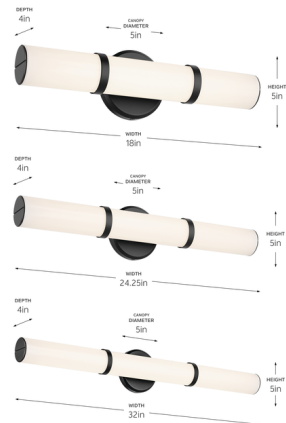

Description

Featuring a simple, minimalist design, the Rosh LED bath bar is as versatile as it is elegant. The two adjustable metal bands allow for precise placement along the soft white glass shade, which casts a beautiful, even glow throughout your bathroom. Five LED color selectable options include 2700K, 3000K, 3500K, 4000K and 5000K.

Specifications

COLOR	N/A
BODY FINISH	Black
WATTAGE	18.4W
DIMMER	Low Voltage Electronic
DIMENSIONS	18"W x 5"H x 4"D
INTEGRATED LED MODULE	1 x LED/18.4W/120V LED
COUNTRY OF ORIGIN	Viet Nam

Technical Information

LAMP LIFE	40000 hours
LAMP COLOR	. CCT Select

Shown in black

CLICK TO VIEW PRODUCT

Notes: