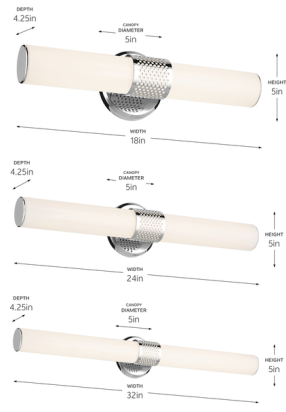

By Kichler

Description

Simple yet eye-catching, the Sashi LED Vanity Light adds industrial detailing to a minimalist silhouette. The white glass features a perforated band and casts a soft, uniform glow. To elevate the final look, polished end caps close glass tube. Five LED color selectable options include 2700K, 3000K, 3500K, 4000K and 5000K.

Specifications

| | |
|-----------------------|------------------------|
| COLOR | N/A |
| BODY FINISH | Chrome |
| WATTAGE | 18.5W |
| DIMMER | Low Voltage Electronic |
| DIMENSIONS | 18"W x 5"H x 4.25"D |
| INTEGRATED LED MODULE | 1 x LED/18.5W/120V LED |
| COUNTRY OF ORIGIN | Viet Nam |

Technical Information

| | |
|------------|--------------|
| LAMP LIFE | 40000 hours |
| LAMP COLOR | . CCT Select |

Shown in chrome

CLICK TO VIEW PRODUCT

Notes: