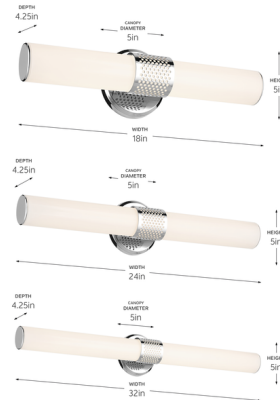

CLICK TO VIEW PRODUCT

Notes: