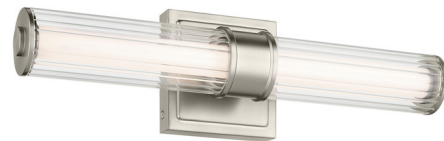

## Laurene Fluted Bathroom Vanity Light By Kichler

### Description

The Laurene Fluted Bath Bar fuses fresh simplicity and elegance by layered materials and adding simple metal finish accents. The cylindrical fluted outer glass creates simple visual interest, while the inner acrylic layer provides bright, even illumination. Perfect for a powder room or primary bath.

### Specifications

COLOR	N/A
BODY FINISH	Brushed Nickel
WATTAGE	13W
DIMMER	Low Voltage Electronic
DIMENSIONS	18.5"W x 5"H x 4.25"D
INTEGRATED LED MODULE	2 x LED/6.5W/120V LED
COUNTRY OF ORIGIN	China

### Technical Information

LAMP LIFE	40000 hours
LAMP COLOR	3000K
LUMENS/WATT	130.77
LUMINOUS FLUX	850 lumens

Shown in brushed nickel

CLICK TO VIEW PRODUCT

Notes: