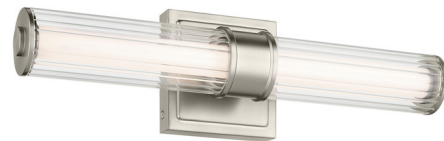

Lightology

lightology.com
866-954-4489
06-04-26

Project: _____
 Company: _____
 Location: _____ Fixture Type: _____
 SPEC #: **KHR1403546**
 Approved On: _____ Approved By: _____

Laurene Fluted Bathroom Vanity Light By Kichler

Description

The Laurene Fluted Bath Bar fuses fresh simplicity and elegance by layered materials and adding simple metal finish accents. The cylindrical fluted outer glass creates simple visual interest, while the inner acrylic layer provides bright, even illumination. Perfect for a powder room or primary bath.

Specifications

COLOR	N/A
BODY FINISH	Brushed Nickel
WATTAGE	13W
DIMMER	Low Voltage Electronic
DIMENSIONS	18.5"W x 5"H x 4.25"D
INTEGRATED LED MODULE	2 x LED/6.5W/120V LED
COUNTRY OF ORIGIN	China

Technical Information

LAMP LIFE	40000 hours
LAMP COLOR	3000K
LUMENS/WATT	130.77
LUMINOUS FLUX	850 lumens

Shown in brushed nickel

CLICK TO VIEW PRODUCT

Notes: