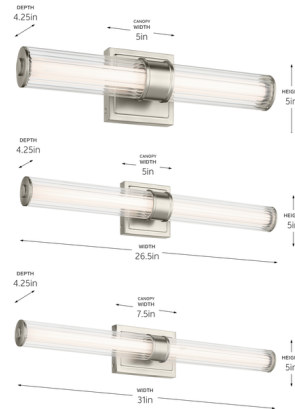

Lightology

lightology.com
866-954-4489
06-04-26

Project: _____
 Company: _____
 Location: _____ Fixture Type: _____
 SPEC #: **KHR1403546**
 Approved On: _____ Approved By: _____

Laurene Fluted Bathroom Vanity Light By Kichler

Description

The Laurene Fluted Bath Bar fuses fresh simplicity and elegance by layered materials and adding simple metal finish accents. The cylindrical fluted outer glass creates simple visual interest, while the inner acrylic layer provides bright, even illumination. Perfect for a powder room or primary bath.

Specifications

COLOR	N/A
BODY FINISH	Brushed Nickel
WATTAGE	13W
DIMMER	Low Voltage Electronic
DIMENSIONS	18.5"W x 5"H x 4.25"D
INTEGRATED LED MODULE	2 x LED/6.5W/120V LED
COUNTRY OF ORIGIN	China

Technical Information

LAMP LIFE	40000 hours
LAMP COLOR	3000K
LUMENS/WATT	130.77
LUMINOUS FLUX	850 lumens

Shown in brushed nickel

CLICK TO VIEW PRODUCT

Notes: