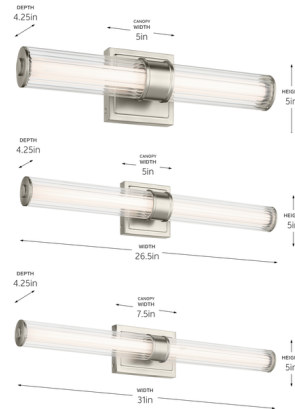

### Description

The Laurene Fluted Bath Bar fuses fresh simplicity and elegance by layered materials and adding simple metal finish accents. The cylindrical fluted outer glass creates simple visual interest, while the inner acrylic layer provides bright, even illumination. Perfect for a powder room or primary bath.

### Specifications

COLOR	N/A
BODY FINISH	Brushed Nickel
WATTAGE	13W
DIMMER	Low Voltage Electronic
DIMENSIONS	18.5"W x 5"H x 4.25"D
INTEGRATED LED MODULE	2 x LED/6.5W/120V LED
COUNTRY OF ORIGIN	China

### Technical Information

LAMP LIFE	40000 hours
LAMP COLOR	3000K
LUMENS/WATT	130.77
LUMINOUS FLUX	850 lumens

Shown in brushed nickel

CLICK TO VIEW PRODUCT

Notes: