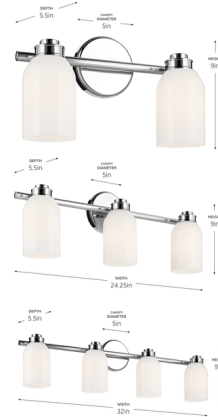

Lightology

lightology.com
866-954-4489
04-21-26

Project: _____

Company: _____

Location: _____ Fixture Type: _____

SPEC #: **KHR1403561**

Approved On: _____ Approved By: _____

Shae Bathroom Vanity Light By Kichler

Description

Crafted from a blend of modern and transitional influences, Shae Bathroom Vanity Light is as versatile as it is elegant. The soft, tapered glass provides soft lighting and is complemented by refined metal details on the top arm. Note: Can be installed glass up or down.

Shown in chrome / opal

Specifications

COLOR	Opal
BODY FINISH	Chrome
WATTAGE	24W
DIMMER	Standard 120V
DIMENSIONS	15"W x 9"H x 5.5"D
BULB NOT INCLUDED	2 x A19/Medium (E26)/12W/120V LED
COUNTRY OF ORIGIN	China