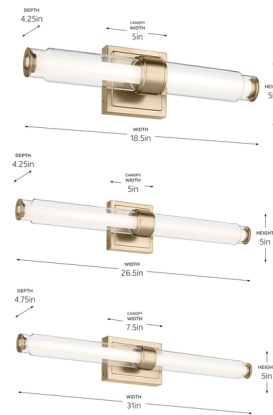

Lightology

lightology.com
866-954-4489
04-26-26

Project: _____
 Company: _____
 Location: _____ Fixture Type: _____
 SPEC #: **KHR1403653**
 Approved On: _____ Approved By: _____

Laurene Bathroom Vanity Light By Kichler

Description

The Laurene Bath Bar fuses fresh simplicity and elegance by layered materials and adding simple metal finish accents. The cylindrical clear outer glass creates simple visual interest, while the inner acrylic layer provides bright, even illumination. Perfect for a powder room or primary bath.

Specifications

COLOR	Clear
BODY FINISH	Champagne Bronze
WATTAGE	13W
DIMMER	Low Voltage Electronic
DIMENSIONS	18.5"W x 5"H x 4.25"D
INTEGRATED LED MODULE	2 x LED/6.5W/120V LED
COUNTRY OF ORIGIN	China

Technical Information

LAMP LIFE	40000 hours
LAMP COLOR	3000K
LUMENS/WATT	130.77
LUMINOUS FLUX	850 lumens

Shown in champagne bronze / clear

CLICK TO VIEW PRODUCT

Notes: