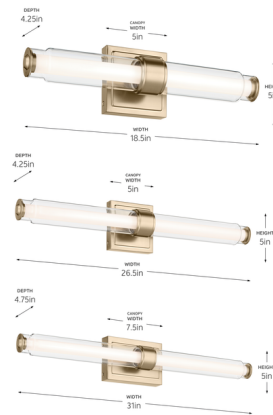

Lightology

lightology.com
866-954-4489
07-08-26

Project: _____
 Company: _____
 Location: _____ Fixture Type: _____
 SPEC #: **KHR1403653**
 Approved On: _____ Approved By: _____

Laurene Bathroom Vanity Light By Kichler

Description

The Laurene Bath Bar fuses fresh simplicity and elegance by layered materials and adding simple metal finish accents. The cylindrical clear outer glass creates simple visual interest, while the inner acrylic layer provides bright, even illumination. Perfect for a powder room or primary bath.

Specifications

COLOR Clear
 BODY FINISH Champagne Bronze
 WATTAGE 13W
 DIMMER Low Voltage Electronic
 DIMENSIONS 18.5"W x 5"H x 4.25"D
 INTEGRATED LED MODULE 2 x LED/6.5W/120V LED
 COUNTRY OF ORIGIN China

Technical Information

LAMP LIFE 40000 hours
 LAMP COLOR 3000K
 LUMENS/WATT 130.77
 LUMINOUS FLUX 850 lumens

Shown in champagne bronze / clear

CLICK TO VIEW PRODUCT

Notes: