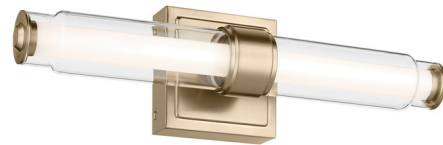

Lightology

lightology.com
866-954-4489
04-26-26

Project: _____
 Company: _____
 Location: _____ Fixture Type: _____
 SPEC #: **KHR1403653**
 Approved On: _____ Approved By: _____

Laurene Bathroom Vanity Light By Kichler

Description

The Laurene Bath Bar fuses fresh simplicity and elegance by layered materials and adding simple metal finish accents. The cylindrical clear outer glass creates simple visual interest, while the inner acrylic layer provides bright, even illumination. Perfect for a powder room or primary bath.

Specifications

COLOR	Clear
BODY FINISH	Champagne Bronze
WATTAGE	13W
DIMMER	Low Voltage Electronic
DIMENSIONS	18.5"W x 5"H x 4.25"D
INTEGRATED LED MODULE	2 x LED/6.5W/120V LED
COUNTRY OF ORIGIN	China

Technical Information

LAMP LIFE	40000 hours
LAMP COLOR	3000K
LUMENS/WATT	130.77
LUMINOUS FLUX	850 lumens

Shown in champagne bronze / clear

CLICK TO VIEW PRODUCT

Notes: