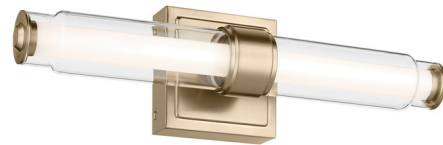

Lightology

lightology.com
866-954-4489
07-08-26

Project: _____
 Company: _____
 Location: _____ Fixture Type: _____
 SPEC #: **KHR1403653**
 Approved On: _____ Approved By: _____

Laurene Bathroom Vanity Light By Kichler

Description

The Laurene Bath Bar fuses fresh simplicity and elegance by layered materials and adding simple metal finish accents. The cylindrical clear outer glass creates simple visual interest, while the inner acrylic layer provides bright, even illumination. Perfect for a powder room or primary bath.

Specifications

COLOR Clear
 BODY FINISH Champagne Bronze
 WATTAGE 13W
 DIMMER Low Voltage Electronic
 DIMENSIONS 18.5"W x 5"H x 4.25"D
 INTEGRATED LED MODULE 2 x LED/6.5W/120V LED
 COUNTRY OF ORIGIN China

Technical Information

LAMP LIFE 40000 hours
 LAMP COLOR 3000K
 LUMENS/WATT 130.77
 LUMINOUS FLUX 850 lumens

Shown in champagne bronze / clear

CLICK TO VIEW PRODUCT

Notes: