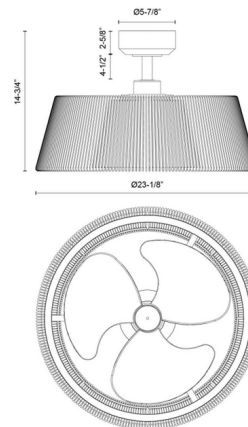

Specifications

BLADE COLOR	Rope
BODY FINISH	White
WATTAGE	22W
DIMMER	Included
DIMENSIONS	23.13"W x 14.75"H
INTEGRATED LED MODULE	1 x LED/22W/120V LED
COUNTRY OF ORIGIN	China

Technical Information

PRODUCT DIMENSIONS	Down Rod: 4.5"
LAMP LIFE	50000 hours
COLOR RENDERING	90 CRI
LAMP COLOR	CCT Select
LUMENS/WATT	55.68
LUMINOUS FLUX	1225 lumens

Shown in white / rope

CLICK TO VIEW PRODUCT

Notes: