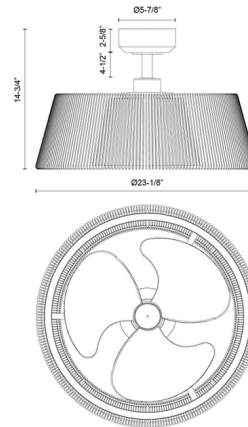

Specifications

COLOR Rope
BODY FINISH White
WATTAGE 22W
DIMMER Included
DIMENSIONS 23.13"W x 14.75"H
BULB 1 x LED/22W/120V LED
COUNTRY OF ORIGIN China

Technical Information

PRODUCT DIMENSIONS Down Rod: 4.5"
LAMP LIFE 50000 hours
COLOR RENDERING 90 CRI
LAMP COLOR CCT Select
LUMENS/WATT 55.68
LUMINOUS FLUX 1225 lumens

Shown in white / rope

CLICK TO VIEW PRODUCT

Notes: