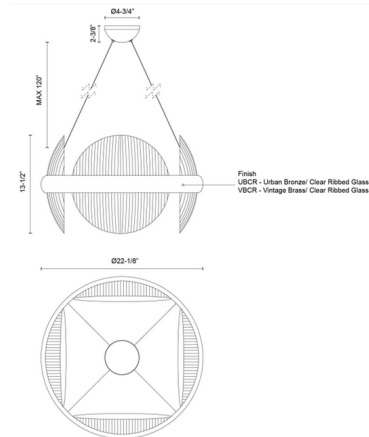

Specifications

COLOR Clear Ribbed
BODY FINISH Vintage Brass
WATTAGE 32W
DIMMER Low Voltage Electronic
DIMENSIONS 22.13"W x 13.5"H
INTEGRATED LED MODULE 1 x LED/32W/120-277V LED
COUNTRY OF ORIGIN China

Technical Information

PRODUCT DIMENSIONS Wire: 120"
LAMP LIFE 50000 hours
COLOR RENDERING 90 CRI
LAMP COLOR 3000K
LUMENS/WATT 40.00
LUMINOUS FLUX 1280 lumens

Shown in vintage brass / clear ribbed

CLICK TO VIEW PRODUCT

Notes: