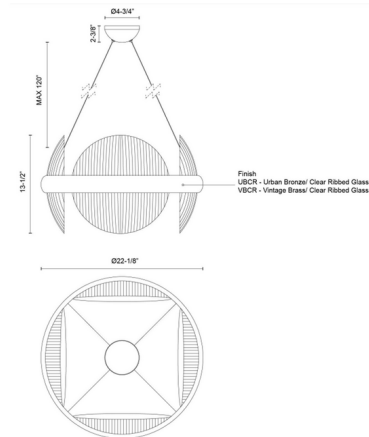

Specifications

COLOR	Clear Ribbed
BODY FINISH	Vintage Brass
WATTAGE	32W
DIMMER	Low Voltage Electronic
DIMENSIONS	22.13"W x 13.5"H
INTEGRATED LED MODULE	1 x LED/32W/120-277V LED
COUNTRY OF ORIGIN	China

Technical Information

PRODUCT DIMENSIONS	Wire: 120"
LAMP LIFE	50000 hours
COLOR RENDERING	90 CRI
LAMP COLOR	3000K
LUMENS/WATT	40.00
LUMINOUS FLUX	1280 lumens

Shown in vintage brass / clear ribbed

CLICK TO VIEW PRODUCT

Notes: