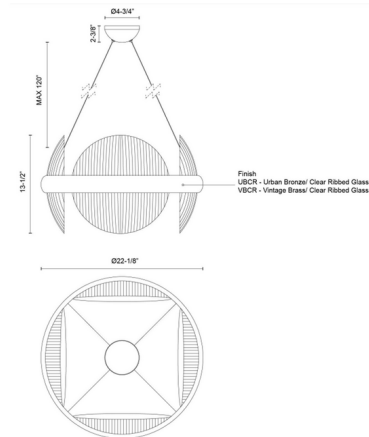

### Specifications

COLOR	Clear Ribbed
BODY FINISH	Vintage Brass
WATTAGE	32W
DIMMER	Low Voltage Electronic
DIMENSIONS	22.13"W x 13.5"H
INTEGRATED LED MODULE	1 x LED/32W/120-277V LED
COUNTRY OF ORIGIN	China

### Technical Information

PRODUCT DIMENSIONS	Wire: 120"
LAMP LIFE	50000 hours
COLOR RENDERING	90 CRI
LAMP COLOR	3000K
LUMENS/WATT	40.00
LUMINOUS FLUX	1280 lumens

Shown in vintage brass / clear ribbed

CLICK TO VIEW PRODUCT