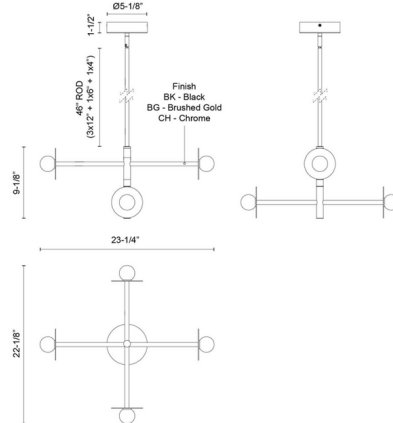

Specifications

COLOR Opal
BODY FINISH Chrome
WATTAGE 13W
DIMMER Low Voltage Electronic
DIMENSIONS 23.25"W x 9.13"H x 22.13"D
INTEGRATED LED MODULE 1 x LED/13W/120-277V LED
COUNTRY OF ORIGIN China

Technical Information

PRODUCT DIMENSIONS Down Rod: (3) 12", (1) 6", (1) 4"
LAMP LIFE 50000 hours
COLOR RENDERING 90 CRI
LAMP COLOR 3000K
LUMENS/WATT 65.38
LUMINOUS FLUX 850 lumens

Shown in chrome / opal

CLICK TO VIEW PRODUCT