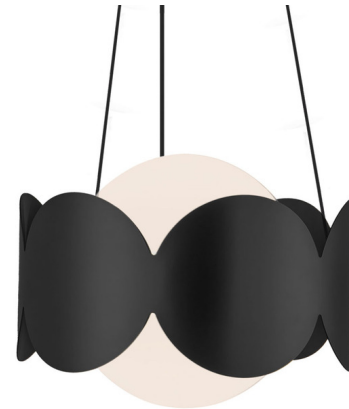

Lightology

lightology.com
866-954-4489
07-07-26

Project: _____

Company: _____

Location: _____ Fixture Type: _____

SPEC #: **KZC1403679**

Approved On: _____ Approved By: _____

Ciel Chandelier By Kuzco Lighting

Description

Featuring a celestial-inspired design, the Ciel Chandelier strikes a balance between modern simplicity and transitional flair. This light brings a playful charm with its punched circular metal ring wrapping a glowing opal globe. Perfect for a kitchen or dining room.

Specifications

COLOR Opal
BODY FINISH Black
WATTAGE 9W
DIMMER Standard 120V
DIMENSIONS 10.13"W x 7.13"H
BULB NOT INCLUDED 1 x A19/Medium (E26)/9W/120V LED
COUNTRY OF ORIGIN China

Technical Information

PRODUCT DIMENSIONS Wire: 120"

Shown in black / opal

CLICK TO VIEW PRODUCT

Notes: