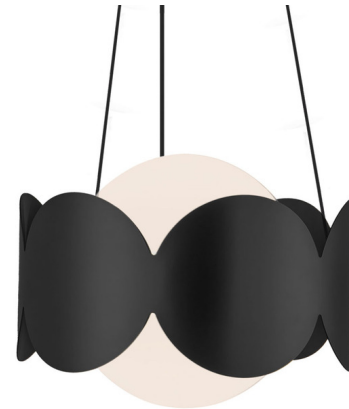

Lightology

lightology.com
866-954-4489
05-22-26

Project: _____

Company: _____

Location: _____ Fixture Type: _____

SPEC #: **KZC1403679**

Approved On: _____ Approved By: _____

Ciel Chandelier By Kuzco Lighting

Description

Featuring a celestial-inspired design, the Ciel Chandelier strikes a balance between modern simplicity and transitional flair. This light brings a playful charm with its punched circular metal ring wrapping a glowing opal globe. Perfect for a kitchen or dining room.

Specifications

COLOR Opal
BODY FINISH Black
WATTAGE 9W
DIMMER Standard 120V
DIMENSIONS 10.13"W x 7.13"H
BULB NOT INCLUDED 1 x A19/Medium (E26)/9W/120V LED
COUNTRY OF ORIGIN China

Technical Information

PRODUCT DIMENSIONS Wire: 120"

Shown in black / opal

CLICK TO VIEW PRODUCT

Notes: