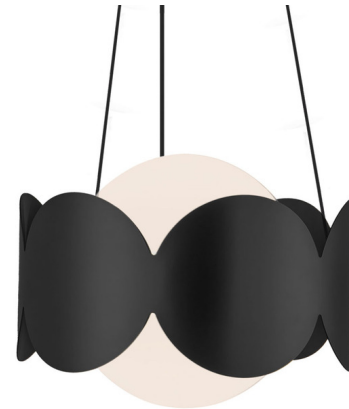

Lightology

lightology.com
866-954-4489
04-07-26

Project: _____

Company: _____

Location: _____ Fixture Type: _____

SPEC #: **KZC1403679**

Approved On: _____ Approved By: _____

Ciel Chandelier By Kuzco Lighting

Description

Featuring a celestial-inspired design, the Ciel Chandelier strikes a balance between modern simplicity and transitional flair. This light brings a playful charm with its punched circular metal ring wrapping a glowing opal globe. Perfect for a kitchen or dining room.

Specifications

COLOR Opal
BODY FINISH Black
WATTAGE 9W
DIMMER Standard 120V
DIMENSIONS 10.13"W x 7.13"H
BULB NOT INCLUDED 1 x A19/Medium (E26)/9W/120V LED
COUNTRY OF ORIGIN China

Technical Information

PRODUCT DIMENSIONS Wire: 120"

Shown in black / opal

CLICK TO VIEW PRODUCT

Notes: