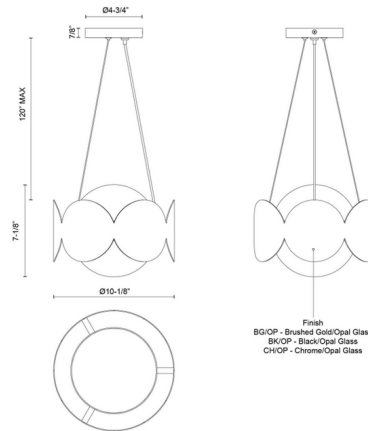

CLICK TO VIEW PRODUCT

Notes: