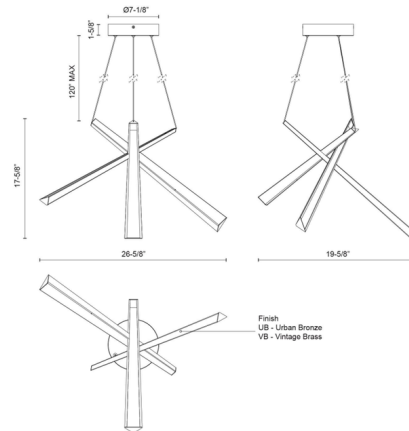

Shown in urban bronze / white

CLICK TO VIEW PRODUCT

Notes: