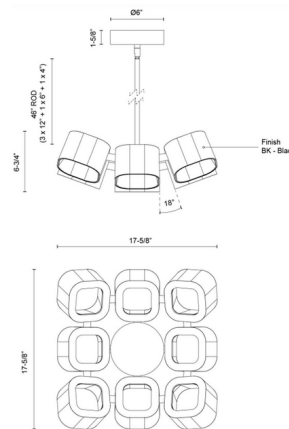

Shown in black / white

Specifications

COLOR	White
BODY FINISH	Black
WATTAGE	80W
DIMMER	Low Voltage Electronic
DIMENSIONS	17.63"W x 6.75"H
INTEGRATED LED MODULE	1 x LED/80W/120-277V LED
COUNTRY OF ORIGIN	China

Technical Information

PRODUCT DIMENSIONS	Down Rod: (3) 12", (1) 6", (1) 4"
LAMP LIFE	50000 hours
COLOR RENDERING	90 CRI
LAMP COLOR	3000K
LUMENS/WATT	44.50
LUMINOUS FLUX	3560 lumens

CLICK TO VIEW PRODUCT