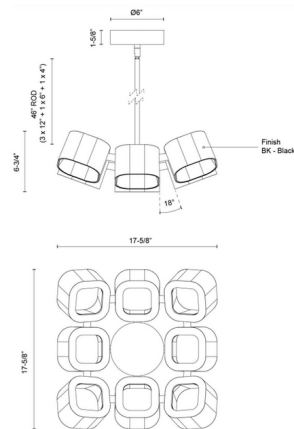

CLICK TO VIEW PRODUCT

Notes: