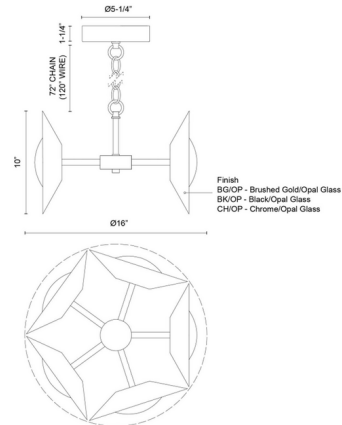

Specifications

COLOR	Opal
BODY FINISH	Brushed Gold
WATTAGE	40W
DIMMER	Low Voltage Electronic
DIMENSIONS	16"W x 10"H
INTEGRATED LED MODULE	5 x LED/8W/120-277V LED
COUNTRY OF ORIGIN	China

Technical Information

PRODUCT DIMENSIONS	Chain: 72"
LAMP LIFE	50000 hours
COLOR RENDERING	90 CRI
LAMP COLOR	3000K
LUMENS/WATT	213.75
LUMINOUS FLUX	1710 lumens

Shown in brushed gold / opal

CLICK TO VIEW PRODUCT

Notes: