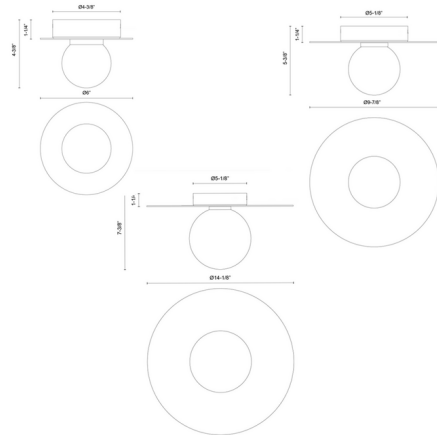

Description

Bold and effortlessly striking, the Elixir Ceiling Light features a fresh take on a classic Mid-century globe. Supporting an opal glass globe with a modern disk, this light creates a simple shape with soft illumination. Perfect for a hallway or entry.

Specifications

COLOR Opal
BODY FINISH Brushed Gold
WATTAGE 7W
DIMMER Low Voltage Electronic
DIMENSIONS 6"W x 4.38"H
INTEGRATED LED MODULE 1x LED/7W/120-277V LED
COUNTRY OF ORIGIN China

Technical Information

LAMP LIFE 50000 hours
COLOR RENDERING 90 CRI
LAMP COLOR 3000K
LUMENS/WATT 38.57
LUMINOUS FLUX 270 lumens

Shown in brushed gold / opal

CLICK TO VIEW PRODUCT

Notes: