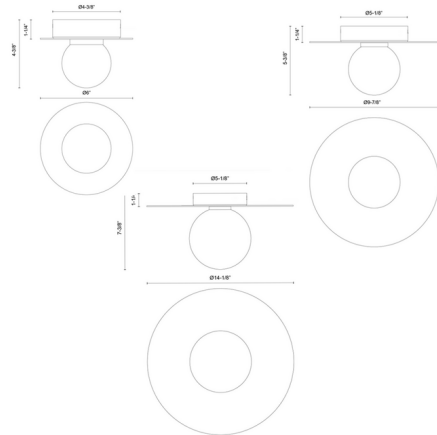

Description

Bold and effortlessly striking, the Elixir Ceiling Light features a fresh take on a classic Mid-century globe. Supporting an opal glass globe with a modern disk, this light creates a simple shape with soft illumination. Perfect for a hallway or entry.

Specifications

COLOR	Opal
BODY FINISH	Brushed Gold
WATTAGE	7W
DIMMER	Low Voltage Electronic
DIMENSIONS	6"W x 4.38"H
INTEGRATED LED MODULE	1x LED/7W/120-277V LED
COUNTRY OF ORIGIN	China

Technical Information

LAMP LIFE	50000 hours
COLOR RENDERING	90 CRI
LAMP COLOR	3000K
LUMENS/WATT	38.57
LUMINOUS FLUX	270 lumens

Shown in brushed gold / opal

CLICK TO VIEW PRODUCT

Notes: