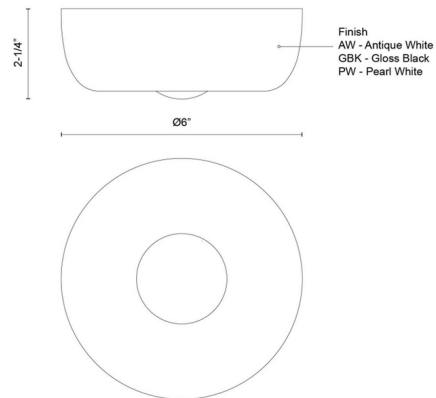

### Specifications

COLOR	Opal
BODY FINISH	Antique White
WATTAGE	8W
DIMMER	Low Voltage Electronic
DIMENSIONS	6"W x 2.25"H
INTEGRATED LED MODULE	1 x LED/8W/120V LED
COUNTRY OF ORIGIN	China

### Technical Information

LAMP LIFE	50000 hours
COLOR RENDERING	90 CRI
LAMP COLOR	3000K
LUMENS/WATT	29.38
LUMINOUS FLUX	235 lumens

Shown in antique white / opal

CLICK TO VIEW PRODUCT

Notes: