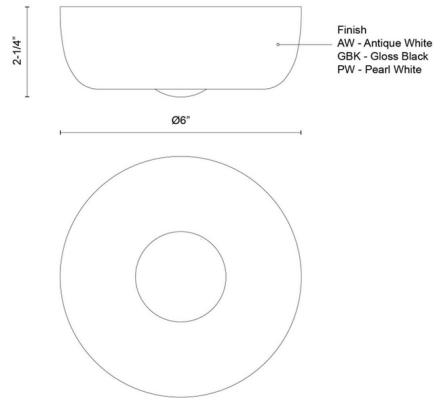

Specifications

COLOR	Opal
BODY FINISH	Antique White
WATTAGE	8W
DIMMER	Low Voltage Electronic
DIMENSIONS	6"W x 2.25"H
INTEGRATED LED MODULE	1 x LED/8W/120V LED
COUNTRY OF ORIGIN	China

Technical Information

LAMP LIFE	50000 hours
COLOR RENDERING	90 CRI
LAMP COLOR	3000K
LUMENS/WATT	29.38
LUMINOUS FLUX	235 lumens

Shown in antique white / opal

CLICK TO VIEW PRODUCT

Notes: