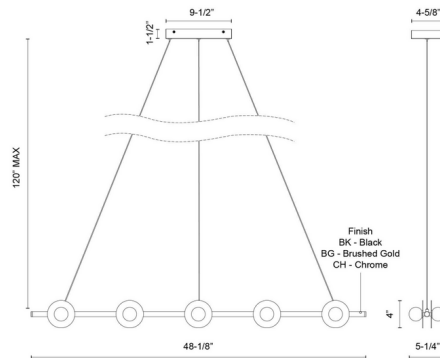

### Specifications

COLOR	Opal
BODY FINISH	Black
WATTAGE	29W
DIMMER	Low Voltage Electronic
DIMENSIONS	48.13"L x 5.25"W x 4"H
INTEGRATED LED MODULE	1 x LED/29W/120-277V LED
COUNTRY OF ORIGIN	China

### Technical Information

PRODUCT DIMENSIONS	Wore: 12-"
LAMP LIFE	50000 hours
COLOR RENDERING	.90 CRI
LAMP COLOR	.3000K
LUMENS/WATT	51.90
LUMINOUS FLUX	1505 lumens

Shown in black / opal

CLICK TO VIEW PRODUCT