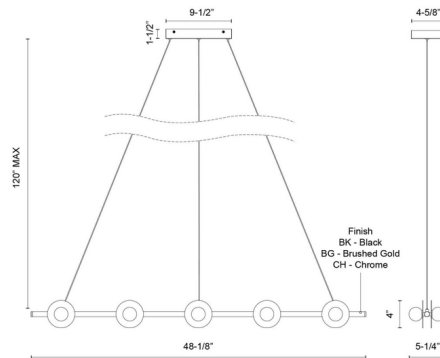

Description

Bold and effortlessly striking, the Elixir Linear Pendant features a fresh take on a classic Mid-century globe. Supporting opal glass globes with modern disks, the linear bar creates a simple shape with soft illumination. Perfect for a kitchen or dining room.

Specifications

COLOR Opal
 BODY FINISH Black
 WATTAGE 29W
 DIMMER Low Voltage Electronic
 DIMENSIONS 48.13"L x 5.25"W x 4"H
 INTEGRATED LED MODULE 1 x LED/29W/120-277V LED
 COUNTRY OF ORIGIN China

Technical Information

PRODUCT DIMENSIONS Wore: 12-"
 LAMP LIFE 50000 hours
 COLOR RENDERING 90 CRI
 LAMP COLOR 3000K
 LUMENS/WATT 51.90
 LUMINOUS FLUX 1505 lumens

Shown in black / opal

CLICK TO VIEW PRODUCT

Notes: