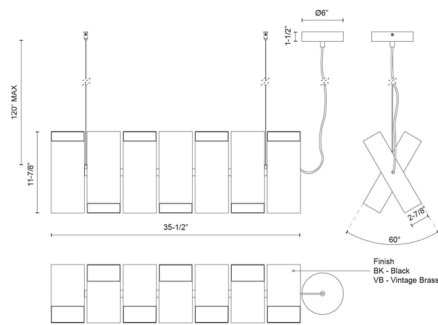

Specifications

COLOR White
BODY FINISH Vintage Brass
WATTAGE 80W
DIMMER Low Voltage Electronic
DIMENSIONS 35.5"L x 11.88"H x 2.88"D
INTEGRATED LED MODULE 1 x LED/80W/120-277V LED
COUNTRY OF ORIGIN China

Technical Information

PRODUCT DIMENSIONS Wire: 120"
LAMP LIFE 50000 hours
COLOR RENDERING 90 CRI
LAMP COLOR 3000K
LUMENS/WATT 29.44
LUMINOUS FLUX 2355 lumens

Shown in vintage brass / white

CLICK TO VIEW PRODUCT