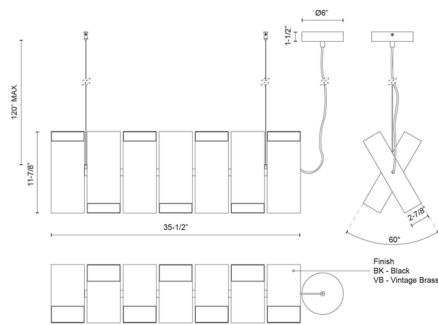

Specifications

COLOR	White
BODY FINISH	Vintage Brass
WATTAGE	80W
DIMMER	Low Voltage Electronic
DIMENSIONS	35.5"L x 11.88"H x 2.88"D
INTEGRATED LED MODULE	1 x LED/80W/120-277V LED
COUNTRY OF ORIGIN	China

Technical Information

PRODUCT DIMENSIONS	Wire: 120"
LAMP LIFE	50000 hours
COLOR RENDERING	90 CRI
LAMP COLOR	3000K
LUMENS/WATT	29.44
LUMINOUS FLUX	2355 lumens

Shown in vintage brass / white

CLICK TO VIEW PRODUCT