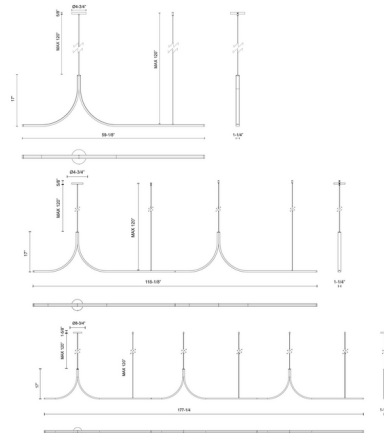

Description

Minimalist yet refined, the Thread Linear Pendant offers unparalleled customization, allowing you to create the perfect configuration for any scale. Connect up to three pendants to a single LED driver. TRIAC/ELV dimming at 120V; 0-10V dimming only for 277V. NOTE: Surface mount option includes driver with an oversized 8.75 inch canopy and driver that fits inside canopy. Remote option includes a driver and a 4.75 inch canopy, but driver is required to be placed in an accessible remote location.

Specifications

COLOR	White
BODY FINISH	Black
WATTAGE	30W
DIMMER	Low Voltage Electronic
DIMENSIONS	59.13"L x 17"H x 1.25"D
INTEGRATED LED MODULE	1 x LED/30W/120-277V LED
COUNTRY OF ORIGIN	China

Technical Information

PRODUCT DIMENSIONS	Wire: 120"
LAMP LIFE	50000 hours
COLOR RENDERING	90 CRI
LAMP COLOR	3000K
LUMENS/WATT	51.00
LUMINOUS FLUX	1530 lumens

Shown in black / white

CLICK TO VIEW PRODUCT

Notes: