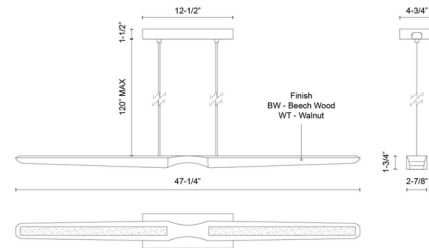

Specifications

COLOR	Frosted
BODY FINISH	Beech Wood
WATTAGE	20W
DIMMER	Low Voltage Electronic
DIMENSIONS	47.25"L x 2.88"W x 1.75"H
INTEGRATED LED MODULE	1 x LED/20W/120-277V LED
COUNTRY OF ORIGIN	China

Technical Information

PRODUCT DIMENSIONS	Wire: 120"
LAMP LIFE	50000 hours
COLOR RENDERING	90 CRI
LAMP COLOR	3000K
LUMENS/WATT	68.00
LUMINOUS FLUX	1360 lumens

Shown in beech wood / frosted

CLICK TO VIEW PRODUCT