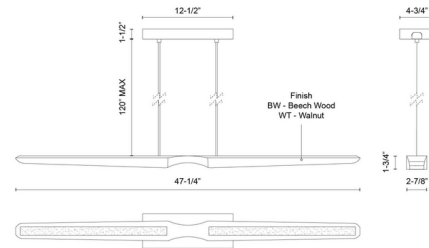

Specifications

COLOR Frosted
BODY FINISH Beech Wood
WATTAGE 20W
DIMMER Low Voltage Electronic
DIMENSIONS 47.25"L x 2.88"W x 1.75"H
INTEGRATED LED MODULE 1 x LED/20W/120-277V LED
COUNTRY OF ORIGIN China

Technical Information

PRODUCT DIMENSIONS Wire: 120"
LAMP LIFE 50000 hours
COLOR RENDERING 90 CRI
LAMP COLOR 3000K
LUMENS/WATT 68.00
LUMINOUS FLUX 1360 lumens

Shown in beech wood / frosted

CLICK TO VIEW PRODUCT