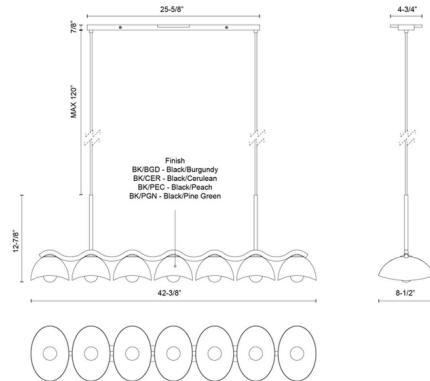

### Specifications

COLOR	Burgundy
BODY FINISH	Black
WATTAGE	49W
DIMMER	Standard 120V
DIMENSIONS	42.38"L x 8.5"W x 12.88"H
BULB NOT INCLUDED	7 x G16.5/Candelabra (E12)/7W/120V LED
COUNTRY OF ORIGIN	China