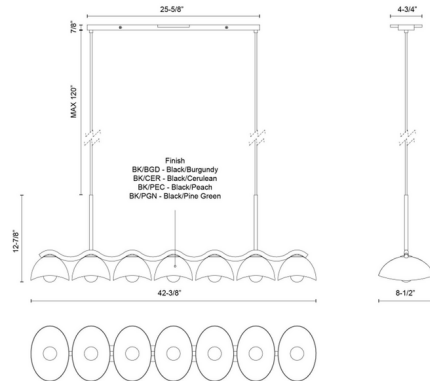

Description

The Atlas Linear Pendant redefines a traditional shade style with its modern frame and vibrant color options. A playful, wavy bar holds each egg-shaped shade, directing bright illumination downward. Perfect for a kitchen or dining room.

Shown in black / pine green

Specifications

COLOR	Pine Green
BODY FINISH	Black
WATTAGE	49W
DIMMER	Standard 120V
DIMENSIONS	42.38"L x 8.5"W x 12.88"H
BULB NOT INCLUDED	7 x G16.5/Candelabra (E12)/7W/120V LED
COUNTRY OF ORIGIN	China

Technical Information

PRODUCT DIMENSIONS	Cord Length: 120"
--------------------	-------------------

CLICK TO VIEW PRODUCT

Notes: