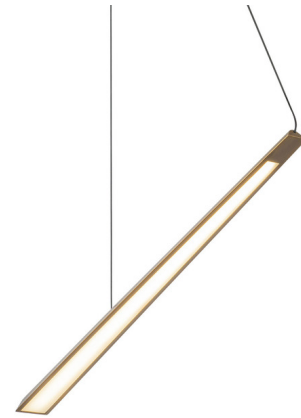

Lightology

lightology.com
866-954-4489
07-03-26

Project: _____
 Company: _____
 Location: _____ Fixture Type: _____
 SPEC #: **KZC1403723**
 Approved On: _____ Approved By: _____

Lex Linear Pendant By Kuzco Lighting

Description

The Lex Linear Pendant infuses a stark linear style with a playful asymmetrical silhouette. Hang alone as a statement or in series for a dramatic impact. Perfect for refreshing a kitchen, dining room or entry.

Specifications

COLOR White
 BODY FINISH Vintage Brass
 WATTAGE 15W
 DIMMER Low Voltage Electronic
 DIMENSIONS 24.13"L x 2.5"W x 1.13"H
 INTEGRATED LED MODULE 1 x LED/15W/120-277V LED
 COUNTRY OF ORIGIN China

Technical Information

PRODUCT DIMENSIONS Max Overall Height: 120"
 LAMP LIFE 50000 hours
 COLOR RENDERING 90 CRI
 LAMP COLOR 3000K
 LUMENS/WATT 82.00
 LUMINOUS FLUX 1230 lumens

Shown in vintage brass / white