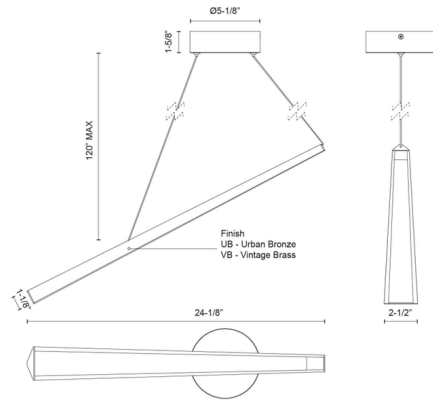

Description

The Lex Linear Pendant infuses a stark linear style with a playful asymmetrical silhouette. Hang alone as a statement or in series for a dramatic impact. Perfect for refreshing a kitchen, dining room or entry.

Specifications

COLOR White
 BODY FINISH Vintage Brass
 WATTAGE 15W
 DIMMER Low Voltage Electronic
 DIMENSIONS 24.13"L x 2.5"W x 1.13"H
 INTEGRATED LED MODULE 1 x LED/15W/120-277V LED
 COUNTRY OF ORIGIN China

Technical Information

PRODUCT DIMENSIONS Max Overall Height: 120"
 LAMP LIFE 50000 hours
 COLOR RENDERING 90 CRI
 LAMP COLOR 3000K
 LUMENS/WATT 82.00
 LUMINOUS FLUX 1230 lumens

Shown in vintage brass / white