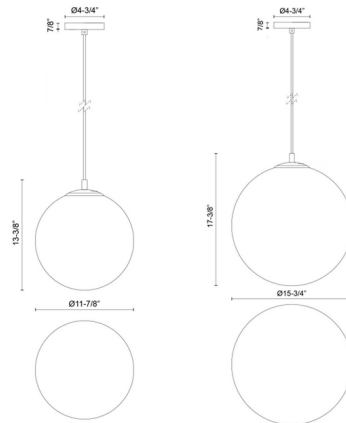

Shown in black / opal

Specifications

COLOR	Opal
BODY FINISH	Black
WATTAGE	9W
DIMMER	Standard 120V
DIMENSIONS	11.88"W x 13.38"H
BULB NOT INCLUDED	1 x A19/Medium (E26)/9W/120V LED
COUNTRY OF ORIGIN	China

CLICK TO VIEW PRODUCT