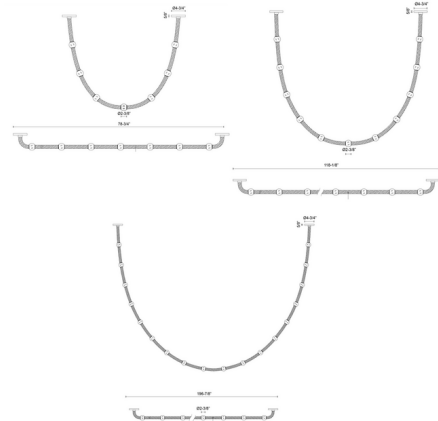

### Description

The Corda Pendant redefines modern lighting with a simple yet striking aesthetic. Arranged along a fabric rope, the petite opal glass globes provide soft illumination. Perfect for layering in various sizes, it transforms into an eye-catching chandelier suited to any space. TRIAC/ELV dimming at 120V; 0-10V dimming only for 277V. NOTE: Included transformer can be ordered to fit in the canopy or installed in a remote location. Canopy size is 6 inch diameter for surface mount option and 4.75 inch diameter for remote option.

### Specifications

COLOR	Opal
BODY FINISH	Black
WATTAGE	32W
DIMMER	Low Voltage Electronic
DIMENSIONS	78.75"L x 2.38"H
INTEGRATED LED MODULE	1 x LED/32W/120-277V LED
COUNTRY OF ORIGIN	China

### Technical Information

LAMP LIFE	50000 hours
COLOR RENDERING	90 CRI
LAMP COLOR	3000K
LUMENS/WATT	32.03
LUMINOUS FLUX	1025 lumens

Shown in black / opal

CLICK TO VIEW PRODUCT

Notes: