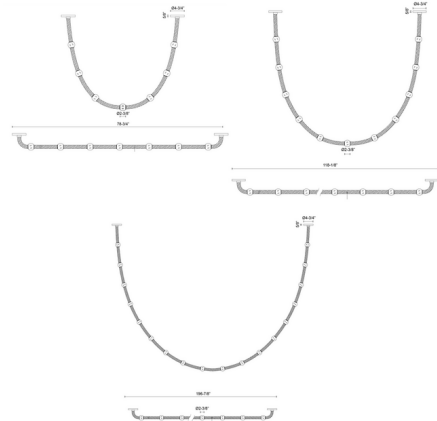

Description

The Corda Pendant redefines modern lighting with a simple yet striking aesthetic. Arranged along a fabric rope, the petite opal glass globes provide soft illumination. Perfect for layering in various sizes, it transforms into an eye-catching chandelier suited to any space. TRIAC/ELV dimming at 120V; 0-10V dimming only for 277V. NOTE: Included transformer can be ordered to fit in the canopy or installed in a remote location. Canopy size is 6 inch diameter for surface mount option and 4.75 inch diameter for remote option.

Specifications

COLOR	Opal
BODY FINISH	Black
WATTAGE	32W
DIMMER	Low Voltage Electronic
DIMENSIONS	78.75"L x 2.38"H
INTEGRATED LED MODULE	1 x LED/32W/120-277V LED
COUNTRY OF ORIGIN	China

Technical Information

LAMP LIFE	50000 hours
COLOR RENDERING	90 CRI
LAMP COLOR	3000K
LUMENS/WATT	32.03
LUMINOUS FLUX	1025 lumens

Shown in black / opal

CLICK TO VIEW PRODUCT

Notes: