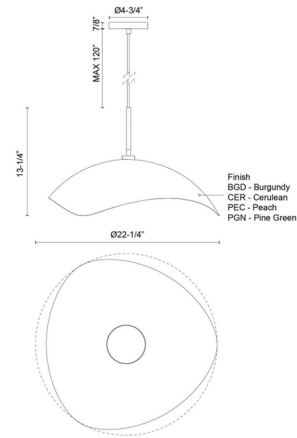

### Specifications

COLOR	Opal
BODY FINISH	Burgundy
WATTAGE	9W
DIMMER	Standard 120V
DIMENSIONS	22.25"W x 13.25"H
BULB NOT INCLUDED	1 x A19/Medium (E26)/9W/120V LED
COUNTRY OF ORIGIN	China

CLICK TO VIEW PRODUCT