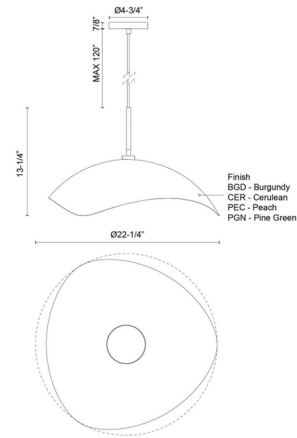

### Specifications

COLOR	Opal
BODY FINISH	Peach
WATTAGE	9W
DIMMER	Standard 120V
DIMENSIONS	22.25"W x 13.25"H
BULB NOT INCLUDED	1 x A19/Medium (E26)/9W/120V LED
COUNTRY OF ORIGIN	China

### Technical Information

PRODUCT DIMENSIONS	Cord: 120"
--------------------	------------

CLICK TO VIEW PRODUCT

Notes: