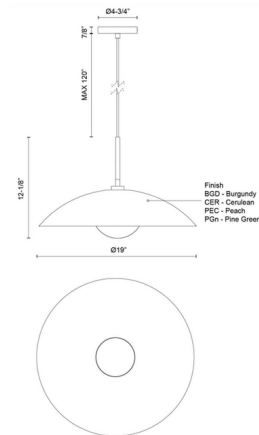

### Specifications

COLOR	Opal
BODY FINISH	Cerulean
WATTAGE	9W
DIMMER	Standard 120V
DIMENSIONS	19"W x 12.13"H
BULB NOT INCLUDED	1 x A19/Medium (E26)/9W/120V LED
COUNTRY OF ORIGIN	China

### Technical Information

PRODUCT DIMENSIONS	Cord: 120"
--------------------	------------

Shown in cerulean / opal

CLICK TO VIEW PRODUCT

Notes: