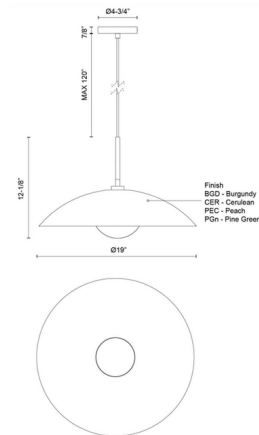

CLICK TO VIEW PRODUCT

Notes: