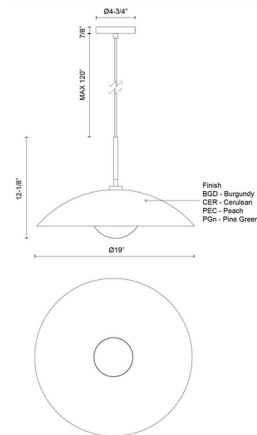

Shown in pine green / opal

Specifications

COLOR	Opal
BODY FINISH	Pine Green
WATTAGE	9W
DIMMER	Standard 120V
DIMENSIONS	19"W x 12.13"H
BULB NOT INCLUDED	1 x A19/Medium (E26)/9W/120V LED
COUNTRY OF ORIGIN	China