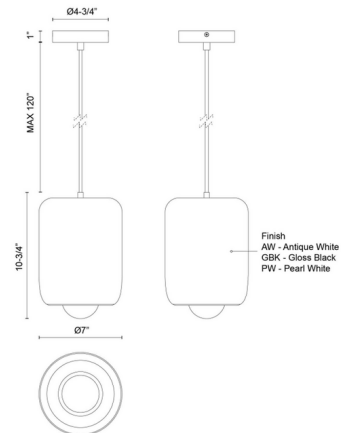

Shown in pearl white / opal

CLICK TO VIEW PRODUCT

Notes: