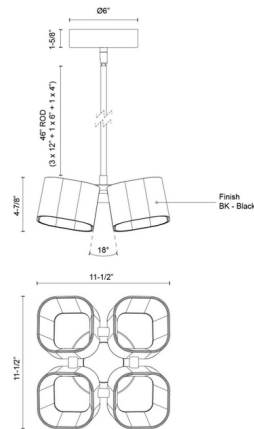

Specifications

COLOR	White
BODY FINISH	Black
WATTAGE	36W
DIMMER	Low Voltage Electronic
DIMENSIONS	11.5"W x 4.88"H x 11.5"D
INTEGRATED LED MODULE	1 x LED/36W/120-277V LED
COUNTRY OF ORIGIN	China

Technical Information

PRODUCT DIMENSIONS	Down Rods: (3) 12", (1) 6", (1) 4"
LAMP LIFE	50000 hours
COLOR RENDERING	90 CRI
LAMP COLOR	3000K
LUMENS/WATT	43.89
LUMINOUS FLUX	1580 lumens

Shown in black / white

CLICK TO VIEW PRODUCT