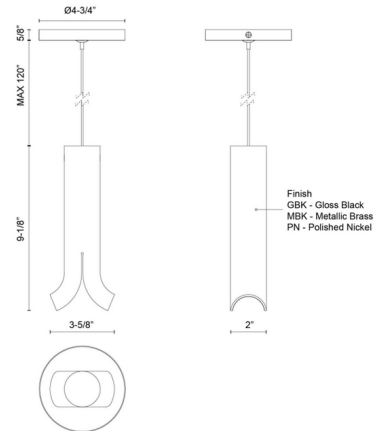

### Specifications

COLOR . . . . . Clear  
BODY FINISH . . . . . Polished Nickel  
WATTAGE . . . . . 7W  
DIMMER . . . . . Low Voltage Electronic  
DIMENSIONS . . . . . 3.625"W x 9.13"H x 2"D  
INTEGRATED LED MODULE . . . . . 1 x LED/7W/120V LED  
COUNTRY OF ORIGIN . . . . . China

### Technical Information

PRODUCT DIMENSIONS . . . . . Cord: 120"  
LAMP LIFE . . . . . 50000 hours  
COLOR RENDERING . . . . . 90 CRI  
LAMP COLOR . . . . . 3000K  
LUMENS/WATT . . . . . 68.57  
LUMINOUS FLUX . . . . . 480 lumens