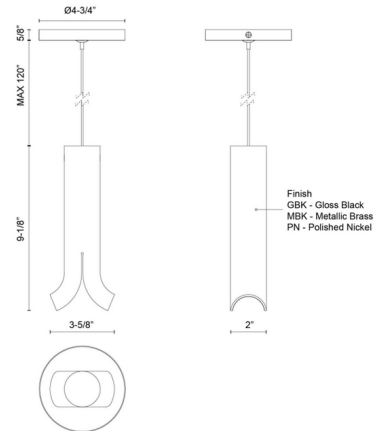

Description

Inspired by the natural beauty of a ripening plant, the Husk Pendant balances minimalism with organic elements to create a striking effect. Composed of a split metal frame, the two halves appear to peel back to reveal a glowing core of light. A perfect minimalist touch for a contemporary space.

Specifications

COLOR Clear
BODY FINISH Polished Nickel
WATTAGE 7W
DIMMER Low Voltage Electronic
DIMENSIONS 3.625"W x 9.13"H x 2"D
INTEGRATED LED MODULE 1 x LED/7W/120V LED
COUNTRY OF ORIGIN China

Technical Information

PRODUCT DIMENSIONS Cord: 120"
LAMP LIFE 50000 hours
COLOR RENDERING 90 CRI
LAMP COLOR 3000K
LUMENS/WATT 68.57
LUMINOUS FLUX 480 lumens

Shown in polished nickel / clear

CLICK TO VIEW PRODUCT

Notes: