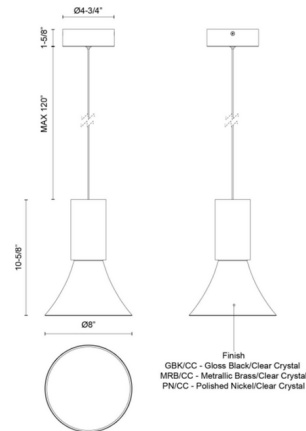

Specifications

COLOR	N/A
BODY FINISH	Gloss Black
WATTAGE	13W
DIMMER	Low Voltage Electronic
DIMENSIONS	8"W x 10.63"H
INTEGRATED LED MODULE	1 x LED/13W/120V LED
COUNTRY OF ORIGIN	China

Technical Information

PRODUCT DIMENSIONS	Wire: 120"
LAMP LIFE	50000 hours
COLOR RENDERING	90 CRI
LAMP COLOR	3000K
LUMENS/WATT	40.00
LUMINOUS FLUX	520 lumens

Shown in gloss black

CLICK TO VIEW PRODUCT

Notes: