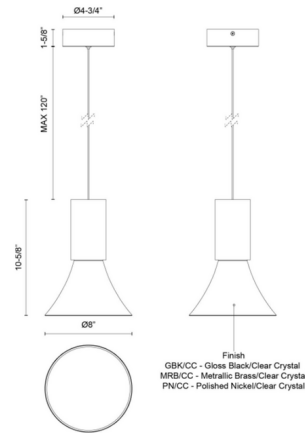

Specifications

COLOR	N/A
BODY FINISH	Gloss Black
WATTAGE	13W
DIMMER	Low Voltage Electronic
DIMENSIONS	8"W x 10.63"H
INTEGRATED LED MODULE	1 x LED/13W/120V LED
COUNTRY OF ORIGIN	China

Technical Information

PRODUCT DIMENSIONS	Wire: 120"
LAMP LIFE	50000 hours
COLOR RENDERING	90 CRI
LAMP COLOR	3000K
LUMENS/WATT	40.00
LUMINOUS FLUX	520 lumens

Shown in gloss black

CLICK TO VIEW PRODUCT

Notes: