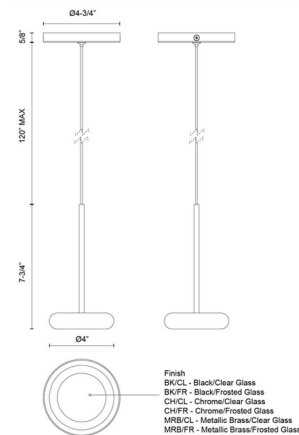

Specifications

COLOR Clear
BODY FINISH Black
WATTAGE 6W
DIMMER Low Voltage Electronic
DIMENSIONS 4"W x 7.75"H
INTEGRATED LED MODULE 1 x LED/6W/120V LED
COUNTRY OF ORIGIN China

Technical Information

PRODUCT DIMENSIONS Cord: 120"
LAMP LIFE 50000 hours
COLOR RENDERING 90 CRI
LAMP COLOR 3000K
LUMENS/WATT 34.17
LUMINOUS FLUX 205 lumens

Shown in black / clear

CLICK TO VIEW PRODUCT

Notes: