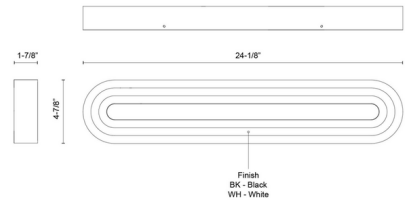

Shown in black / frosted