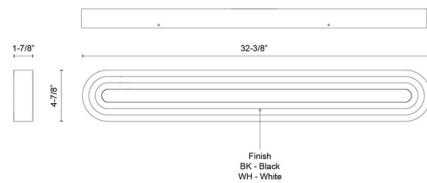

Shown in black / frosted