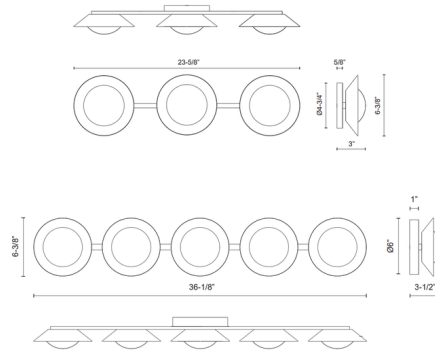

Lightology

lightology.com
866-954-4489
06-15-26

Project: _____
Company: _____
Location: _____ Fixture Type: _____
SPEC #: **KZC1403775**
Approved On: _____ Approved By: _____

Cleo Bathroom Vanity Light By Kuzco Lighting

Description

Funky and bold, the Cleo Bathroom Vanity Light features a fresh take on a Hollywood bath bar. The oversized opal diffusers are held by smart circular disc shades and softly direct illumination outward. Perfect for a main bath or powder room. Note: Fixture can be mounted in any orientation.

Specifications

COLOR	Opal
BODY FINISH	Black
WATTAGE	24.9W
DIMMER	Low Voltage Electronic
DIMENSIONS	23.63"W x 6.38"H x 3"D
INTEGRATED LED MODULE	3 x LED/8.3W/120V LED
COUNTRY OF ORIGIN	China

Technical Information

LAMP LIFE	50000 hours
COLOR RENDERING	90 CRI
LAMP COLOR	3000K
LUMENS/WATT	101.20
LUMINOUS FLUX	840 lumens

Shown in black / opal

CLICK TO VIEW PRODUCT

Notes: