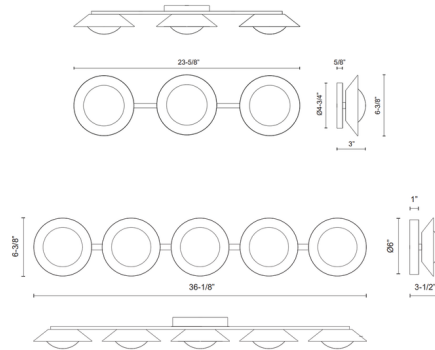

Shown in black / opal

Specifications

COLOR	Opal
BODY FINISH	Black
WATTAGE	24.9W
DIMMER	Low Voltage Electronic
DIMENSIONS	23.63"W x 6.38"H x 3"D
INTEGRATED LED MODULE	3 x LED/8.3W/120V LED
COUNTRY OF ORIGIN	China