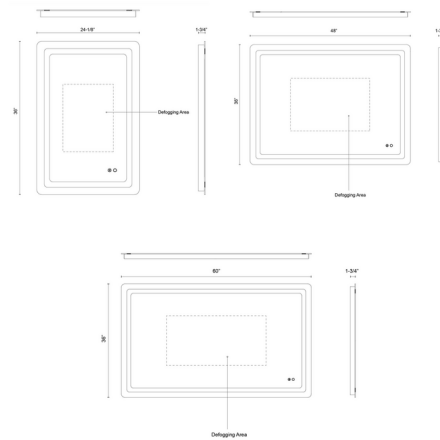

CLICK TO VIEW PRODUCT

Notes: