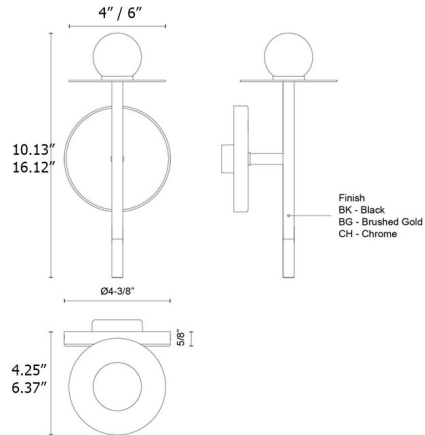

CLICK TO VIEW PRODUCT

Notes: