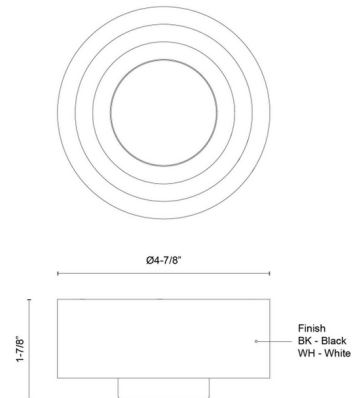

CLICK TO VIEW PRODUCT

Notes: