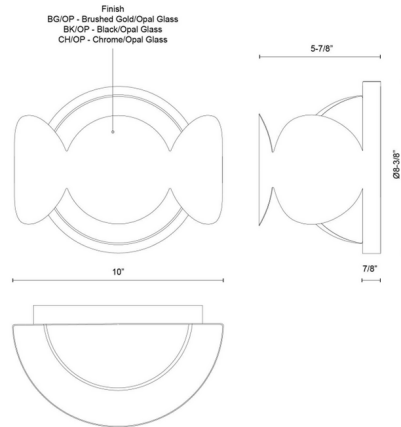

Lightology

lightology.com
866-954-4489
04-25-26

Project: _____

Company: _____

Location: _____ Fixture Type: _____

SPEC #: **KZC1403788**

Approved On: _____ Approved By: _____

Ciel Wall Sconce By Kuzco Lighting

Description

Featuring a celestial-inspired design, the Ciel Wall Sconce strikes a balance between modern simplicity and transitional flair. This light brings a playful charm with its punched circular metal ring wrapping a glowing opal globe. Perfect for a hallway or dining room.

Shown in brushed gold / opal

Specifications

COLOR Opal
BODY FINISH Brushed Gold
WATTAGE 7W
DIMMER Standard 120V
DIMENSIONS 10"W x 8.38"H x 5.88"D
BULB NOT INCLUDED 1 x B10/Candelabra (E12)/7W/120V LED
COUNTRY OF ORIGIN China