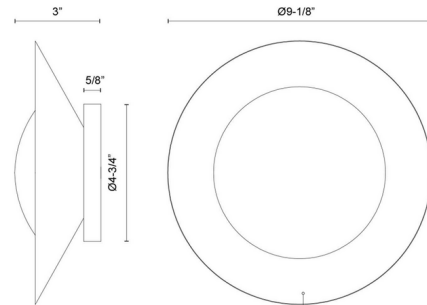

Shown in chrome / opal

Finish
BG/OP - Brushed Gold/Opal Glass
BK/OP - Black/Opal Glass
CH/OP - Chrome/Opal Glass

CLICK TO VIEW PRODUCT