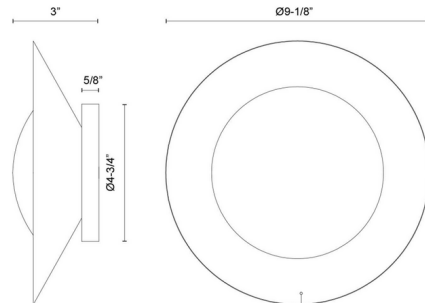

### Specifications

COLOR	Opal
BODY FINISH	Chrome
WATTAGE	11W
DIMMER	Low Voltage Electronic
DIMENSIONS	9.13"W x 9.13"H x 3"D
INTEGRATED LED MODULE	1 x LED/11W/120V LED
COUNTRY OF ORIGIN	China

### Technical Information

LAMP LIFE	50000 hours
COLOR RENDERING	90 CRI
LAMP COLOR	3000K
LUMENS/WATT	38.64
LUMINOUS FLUX	425 lumens

Shown in chrome / opal

Finish  
BG/OP - Brushed Gold/Opal Glass  
BK/OP - Black/Opal Glass  
CH/OP - Chrome/Opal Glass