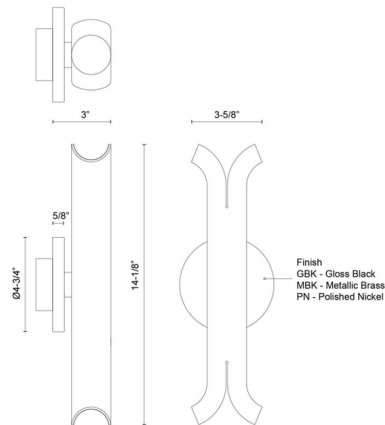

Shown in metallic brass / clear

CLICK TO VIEW PRODUCT

Notes: