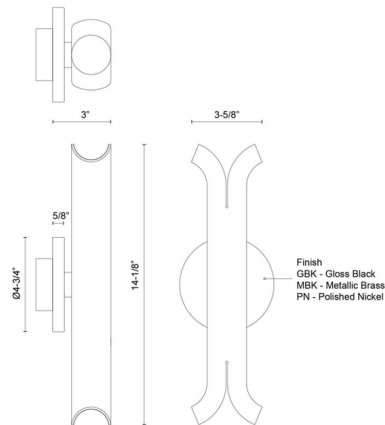

Description

Inspired by the natural beauty of a ripening plant, the Husk Wall Sconce balances minimalism with organic elements to create a striking effect. Composed of a split metal frame, the two halves appear to peel back to reveal a glowing core of light at the top and bottom. A perfect minimalist touch for a contemporary space.

Specifications

COLOR	Clear
BODY FINISH	Polished Nickel
WATTAGE	15W
DIMMER	Low Voltage Electronic
DIMENSIONS	3.63"W x 14.13"H x 3"D
INTEGRATED LED MODULE	1 x LED/15W/120V LED
COUNTRY OF ORIGIN	China

Technical Information

LAMP LIFE	50000 hours
COLOR RENDERING	90 CRI
LAMP COLOR	3000K
LUMENS/WATT	65.33
LUMINOUS FLUX	980 lumens

Shown in polished nickel / clear

CLICK TO VIEW PRODUCT

Notes: