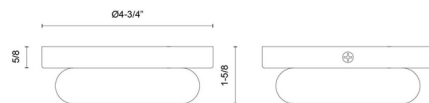

CLICK TO VIEW PRODUCT

Notes: