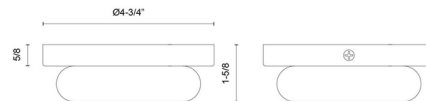

CLICK TO VIEW PRODUCT

Notes: