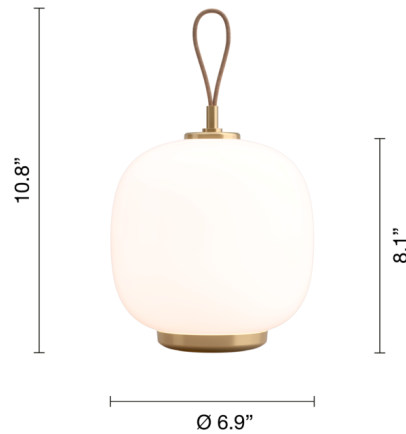

By Louis Poulsen

Description

The VL45 Radiohus Portable Table Lamp was inspired by Vilhelm Lauritzen's 1940s pendant design, which he created for the Danish Broadcasting House also known as Radiohuset. The mouth-blown opal glass globe shade gives the lamp a sophisticated, streamlined look and produces a pleasant ambient glow. VL45 includes a built-in light source, dimmer, and rechargeable battery which allows the lamp to be placed wherever it is needed. The light source warms in color temperature from 2700K to 1800K as the lamp is dimmed, and the dimmer offers both continuous and 4-Step (100% / 45% / 20% / 5%) modes.

Specifications

COLOR Pale Rose
BODY FINISH Brass
WATTAGE 3W
DIMMER Included
DIMENSIONS 6.88"W x 10.82"H
INTEGRATED LED MODULE 1 x LED/3W/120V LED
COUNTRY OF ORIGIN China

Technical Information

LAMP COLOR 2700K Warm Dim
LUMENS/WATT 90.00
LUMINOUS FLUX 270 lumens

Shown in brass / pale rose

CLICK TO VIEW PRODUCT

Notes: