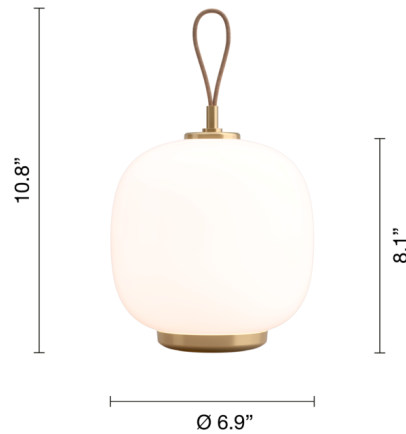

### Description

The VL45 Radiohus Portable Table Lamp was inspired by Vilhelm Lauritzen's 1940s pendant design, which he created for the Danish Broadcasting House also known as Radiohuset. The mouth-blown opal glass globe shade gives the lamp a sophisticated, streamlined look and produces a pleasant ambient glow. VL45 includes a built-in light source, dimmer, and rechargeable battery which allows the lamp to be placed wherever it is needed. The light source warms in color temperature from 2700K to 1800K as the lamp is dimmed, and the dimmer offers both continuous and 4-Step (100% / 45% / 20% / 5%) modes.

### Specifications

COLOR . . . . . Pale Rose  
BODY FINISH . . . . . Brass  
WATTAGE . . . . . 3W  
DIMMER . . . . . Included  
DIMENSIONS . . . . . 6.88"W x 10.82"H  
INTEGRATED LED MODULE . . . . . 1 x LED/3W/120V LED  
COUNTRY OF ORIGIN . . . . . China

### Technical Information

LAMP COLOR . . . . . 2700K Warm Dim  
LUMENS/WATT . . . . . 90.00  
LUMINOUS FLUX . . . . . 270 lumens

Shown in brass / pale rose

CLICK TO VIEW PRODUCT

Notes: