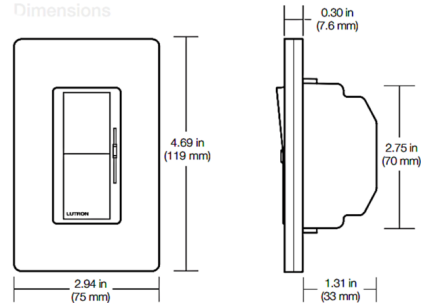

### Description

The Diva Light Switch and Fan Speed Control features a linear slider with single pole on/off rocker switch and 3-speed fan control with off. Available in satin and gloss finishes. Max capacity: Fan (1.5A), Incandescent/Halogen (2A), CFL/LED (1A). For 3-way and 4-way switching use Claro switches, sold separately. Note: Claro designer wall plate sold separately.

### Dimensions

**Note:** Requires a U.S. wallbox 2½ in (64 mm) deep minimum. Overall width and height dimensions shown are with a Claro wallplate (sold separately).

### Specifications

COLOR	.....	N/A
BODY FINISH	.....	Satin Glacier White
WATTAGE	.....	N/A
DIMMER	.....	N/A
DIMENSIONS	.....	2.94"W x 4.69"H x 1.31"D
BULB	.....	N/A

CLICK TO VIEW PRODUCT

Notes: